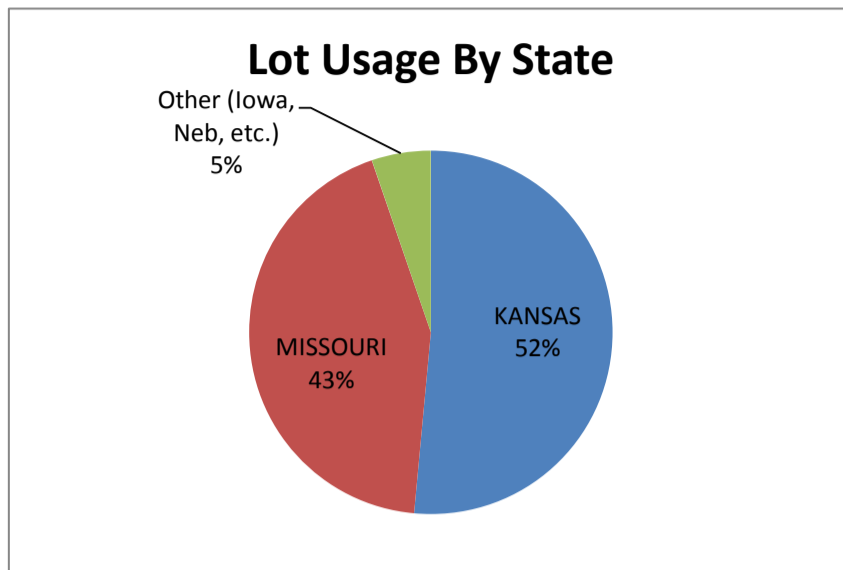

Parking Facilities Zip Code Study - October 2013

Lot Usage by State: 17026

KANSAS	8765
MISSOURI	7364
Other (Iowa, Neb, etc.)	897

KS Lot Usage by City: 8765

OVERLAND PARK	2145
OLATHE	943
SHAWNEE	639
LEAWOOD	605
LAWRENCE	542
LENEXA	519
TOPEKA	474
KCK	361
MISSION	317
PRAIRIE VILLAGE	307
OTHER	1913

MO Lot Usage by City: 7364

KANSAS CITY	3481
LEES SUMMITT	665
INDPNDCE	327
BLUE SPRINGS	252
LIBERTY	223
ST JOSEPH	221
OTHER	2195

KCMO Usage by County: 3481

CLAY	986
JACKSON	1824
PLATTE	671