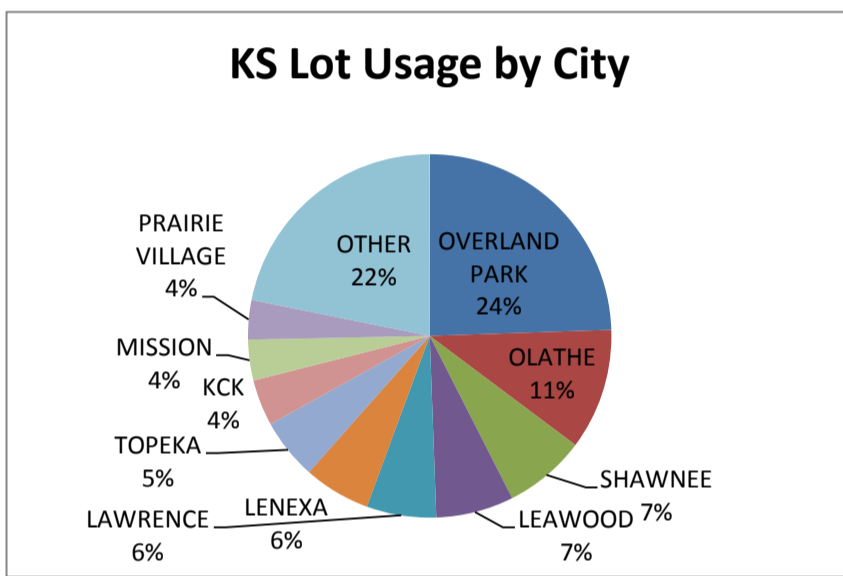

Parking Facilities Zip Code Study - October 2013

Lot Usage by State: 17026

KANSAS	8765
MISSOURI	7364
Other (Iowa, Neb, etc.)	897

KS Lot Usage by City: 8765

OVERLAND PARK	2145
OLATHE	943
SHAWNEE	639
LEAWOOD	605
LAWRENCE	542
LENEXA	519
TOPEKA	474
KCK	361
MISSION	317
PRAIRIE VILLAGE	307
OTHER	1913

MO Lot Usage by City: 7364

KANSAS CITY	3481
LEES SUMMITT	665
INDPNDCE	327
BLUE SPRINGS	252
LIBERTY	223
ST JOSEPH	221
OTHER	2195

KCMO Usage by County: 3481

CLAY	986
JACKSON	1824
PLATTE	671