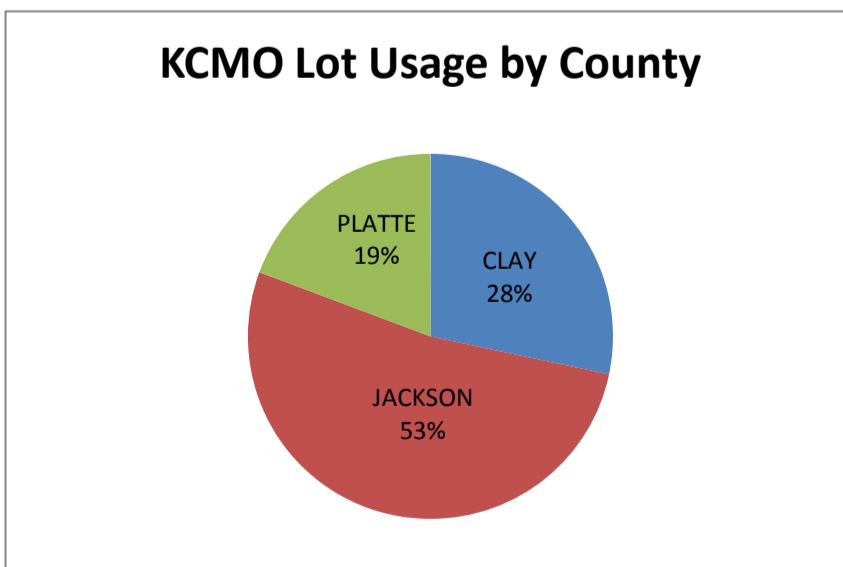

Parking Facilities Zip Code Study - October 2013

Lot Usage by State: 17026

KANSAS	8765
MISSOURI	7364
Other (Iowa, Neb, etc.)	897

KS Lot Usage by City: 8765

OVERLAND PARK	2145
OLATHE	943
SHAWNEE	639
LEAWOOD	605
LAWRENCE	542
LENEXA	519
TOPEKA	474
KCK	361
MISSION	317
PRAIRIE VILLAGE	307
OTHER	1913

MO Lot Usage by City: 7364

KANSAS CITY	3481
LEES SUMMITT	665
INDPNDCE	327
BLUE SPRINGS	252
LIBERTY	223
ST JOSEPH	221
OTHER	2195

KCMO Usage by County: 3481

CLAY	986
JACKSON	1824
PLATTE	671