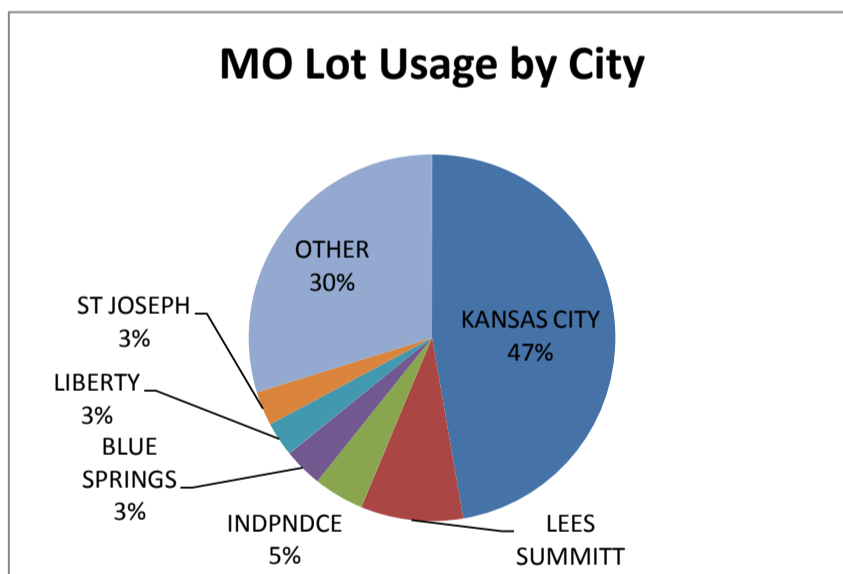

Parking Facilities Zip Code Study - October 2013

Lot Usage by State: 17026

KANSAS	8765
MISSOURI	7364
Other (Iowa, Neb, etc.)	897

KS Lot Usage by City: 8765

OVERLAND PARK	2145
OLATHE	943
SHAWNEE	639
LEAWOOD	605
LAWRENCE	542
LENEXA	519
TOPEKA	474
KCK	361
MISSION	317
PRAIRIE VILLAGE	307
OTHER	1913

MO Lot Usage by City: 7364

KANSAS CITY	3481
LEES SUMMITT	665
INDPNDCE	327
BLUE SPRINGS	252
LIBERTY	223
ST JOSEPH	221
OTHER	2195

KCMO Usage by County: 3481

CLAY	986
JACKSON	1824
PLATTE	671