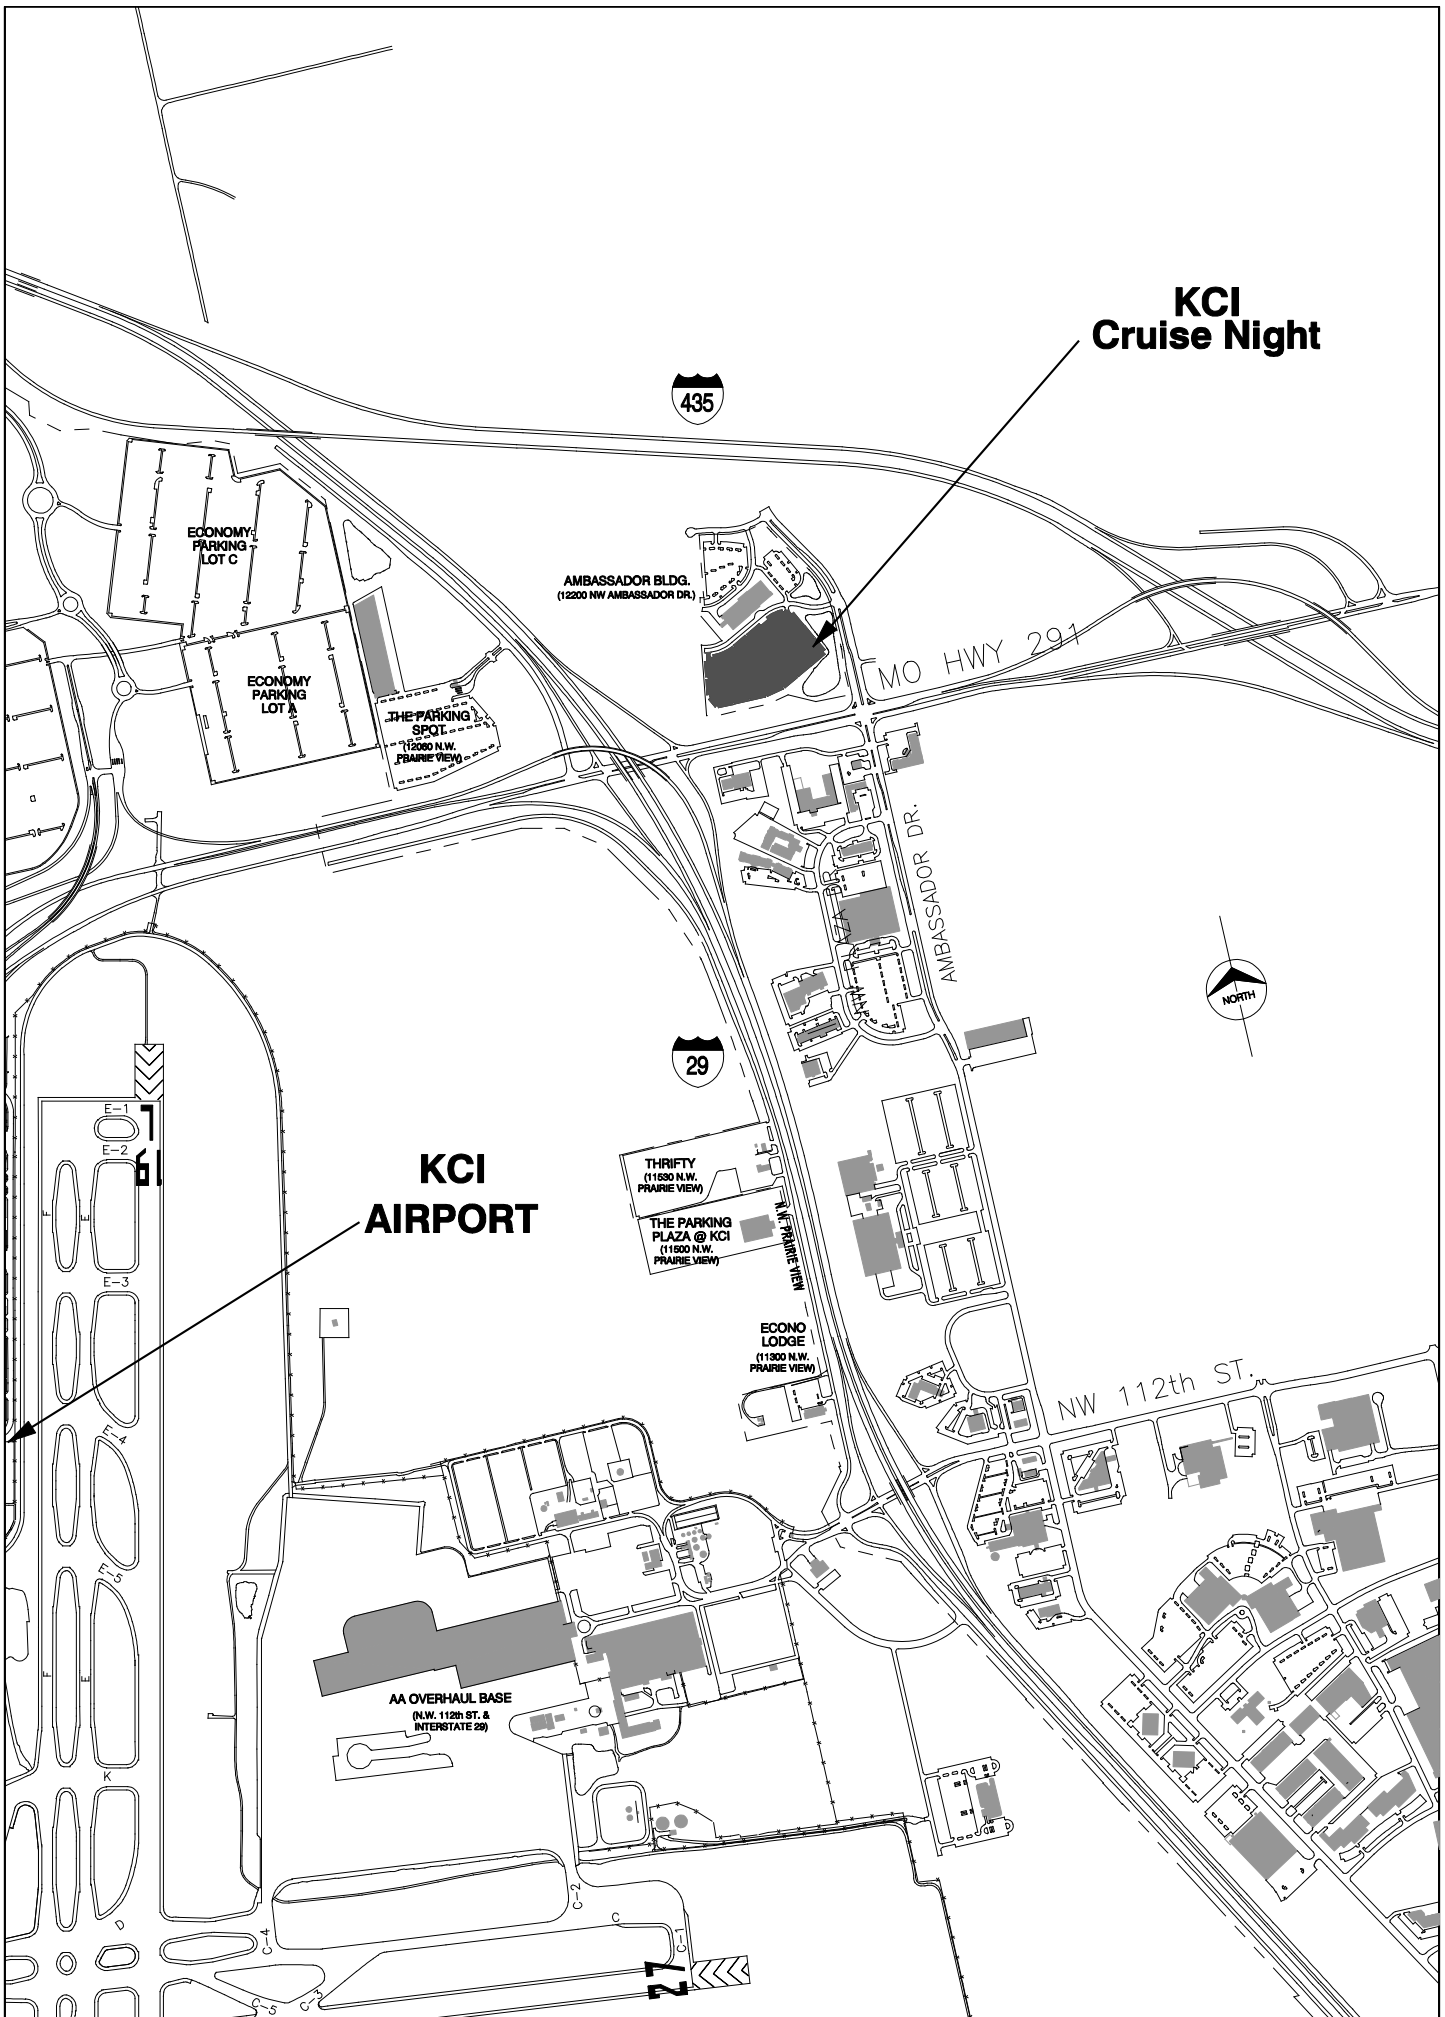

KCI Cruise Night

KCI AIRPORT

AMBASSADOR BLDG.
(12200 NW AMBASSADOR DR.)

ECONOMY
PARKING
LOT C

ECONOMY
PARKING
LOT A

THE PARKING
SPOT
11200 N.W.
PRAIRIE VIEW

MO HWY 291

AMBASSADOR DR.

THRIFTY
(11630 N.W.
PRAIRIE VIEW)

THE PARKING
PLAZA @ KCI
(11500 N.W.
PRAIRIE VIEW)

ECONO
LODGE
(11300 N.W.
PRAIRIE VIEW)

NW 112th ST.

AA OVERHAUL BASE
(N.W. 112th ST. &
INTERSTATE 29)

E-1
E-2

E-3

E-4

C-1
C-2
C-3
C-4
C-5